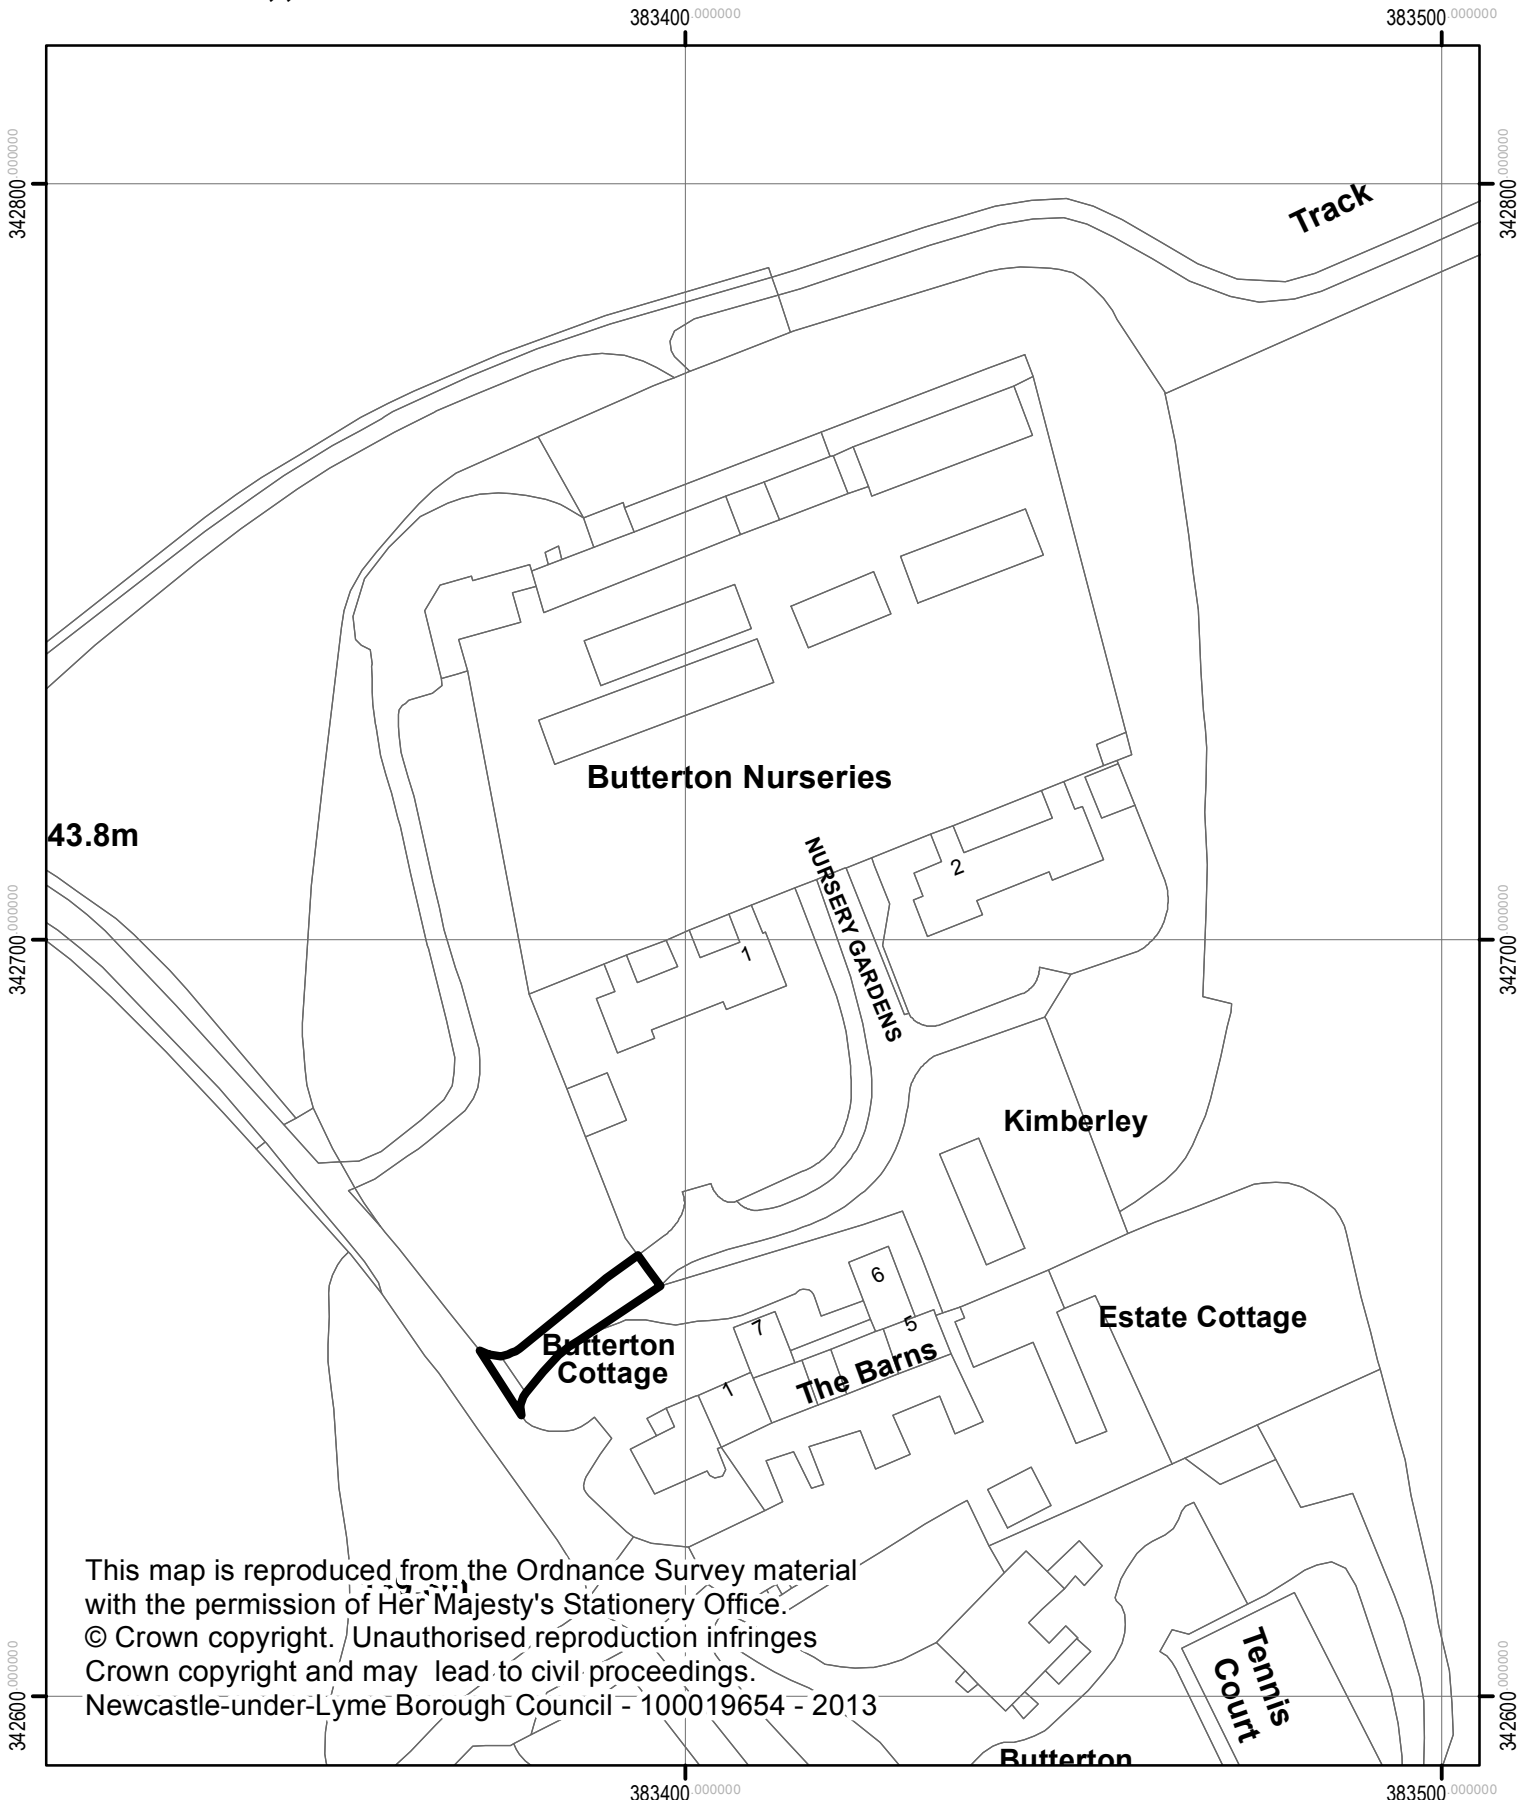

13/00962/FUL
Butterton Nurseries,
Park Road,, Butterton

NEWCASTLE-UNDER-LYME
BOROUGH COUNCIL

This map is reproduced from the Ordnance Survey material with the permission of Her Majesty's Stationery Office.
© Crown copyright. Unauthorised reproduction infringes Crown copyright and may lead to civil proceedings.
Newcastle-under-Lyme Borough Council - 100019654 - 2013